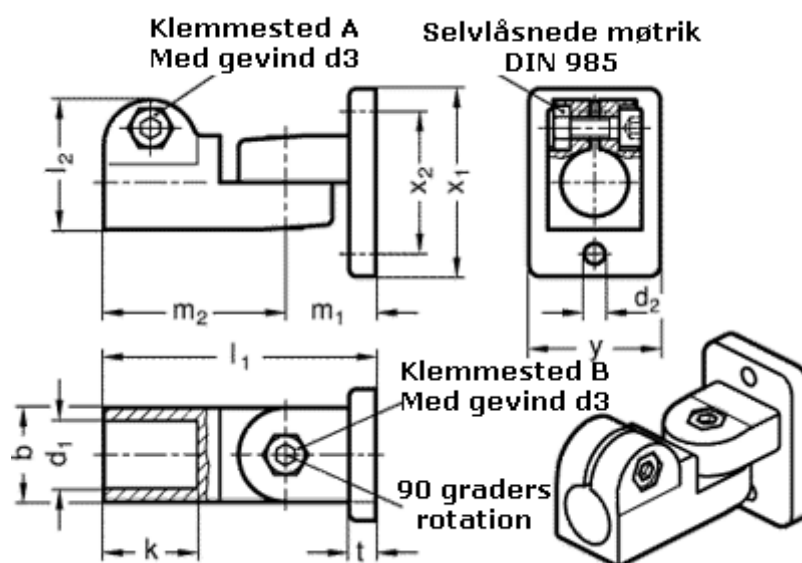

Article number: 20281B182SW

Description: E+G Swivel clamp connector joint
GN281-B18-2-SW

Measures

b = 25	m2 = 48.5
d1 = B18	t = 7
d2 = 5.5	x1 = 50
d3 = M 6	x2 = 38
k = 25	y = 35
l1 = 72.5	
l2 = 34.5	
m1 = 24	